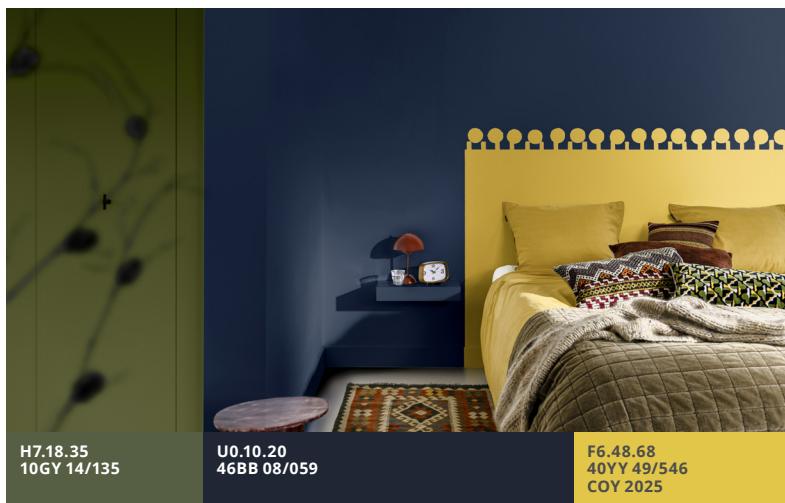

H7.18.35
10GY 14/135

U0.10.20
46BB 08/059

F6.48.68
40YY 49/546
COY 2025