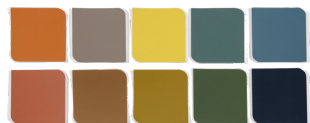

PROUD COLOUR STORY

“Every year we share insights at our Global Forecast Meeting to find out the mood of moment around the world. This year, we discovered that there is a growing sense that life must be better elsewhere. In times like these, there’s a desire to break free, press reset and welcome in the new.

To inspire us, our homes and spaces need to fill us with optimism, pride, imagination and creativity. So, our colour experts have created a Colour of the Year and three colour stories that provide you with just the colours you need today. Our uplifting yellow helps you break out of your bubble. With True Joy™ you can create joyful pops of colour and add excitement to your walls. It can be used on its own as a bold statement colour or as an accent colour in combination with a colour story. Either way, it allows you take a leap and transform your home with confidence.”

Heleen van Gent