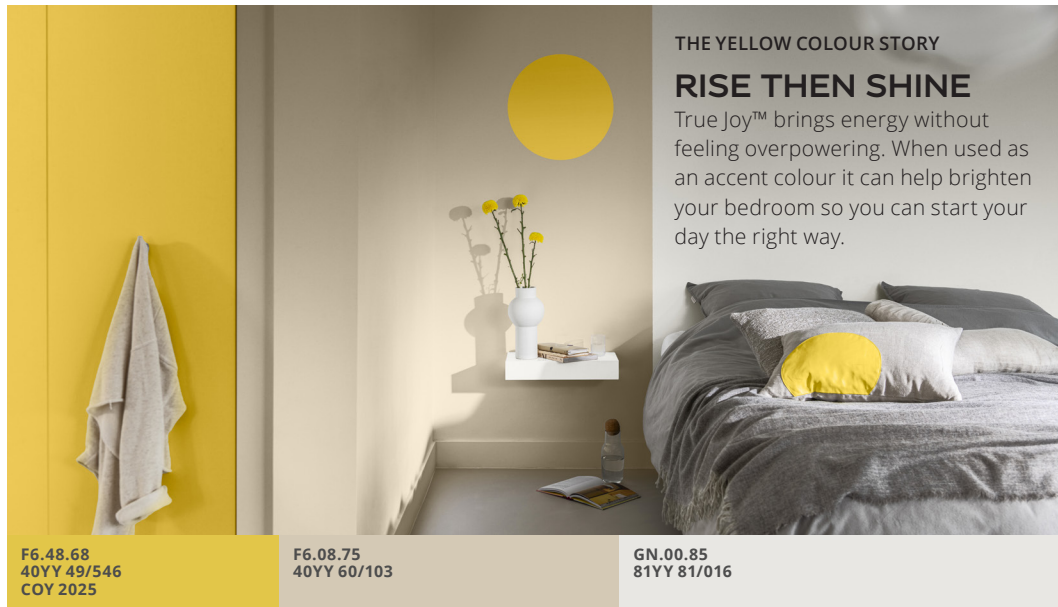

ONE BEDROOM, FOUR WAYS

Splashing a hint of True Joy™ to ready-made combinations helps you transform your bedroom with a variety of different ideas.

THE YELLOW COLOUR STORY

RISE THEN SHINE

True Joy™ brings energy without feeling overpowering. When used as an accent colour it can help brighten your bedroom so you can start your day the right way.

F6.48.68
40YY 49/546
COY 2025

F6.08.75
40YY 60/103

GN.00.85
81YY 81/016